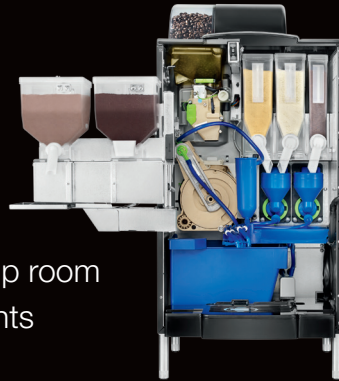

KREA TOUCH

Necta

KREA TOUCH: DISTINCTIVE, MODERN, ELEGANT

Krea Touch is the most technologically advanced and elegant model of the Necta family. Appealing design, decorative LED lights, chrome frames, shiny black surfaces and unrivalled performance make Krea Touch the ideal solution for any coffee environment. The wide touchscreen and the user friendly interface allow a high number of selections, flexible and customized recipes management, customers branding and even promotional videos management.

TECHNICAL INNOVATIONS

- 7" HD Touchscreen
- Z4000 brew group for espresso and regular coffee
- Optional LTE Connectivity
- Flexible recipes customization
- Wide and easy to clean cup room
- Reliable internal components

Order coffee without ever touching the brewer.

SCAN. SELECT. ENJOY.

SPECIFICATIONS

HEIGHT	33.5 in
WIDTH	16.3 in
DEPTH	22.3 in
DEPTH WITH DOOR OPEN	37.8 in
WEIGHT	90 lb
POWER SUPPLY	120 V 60 HZ 1300W

CAPACITY